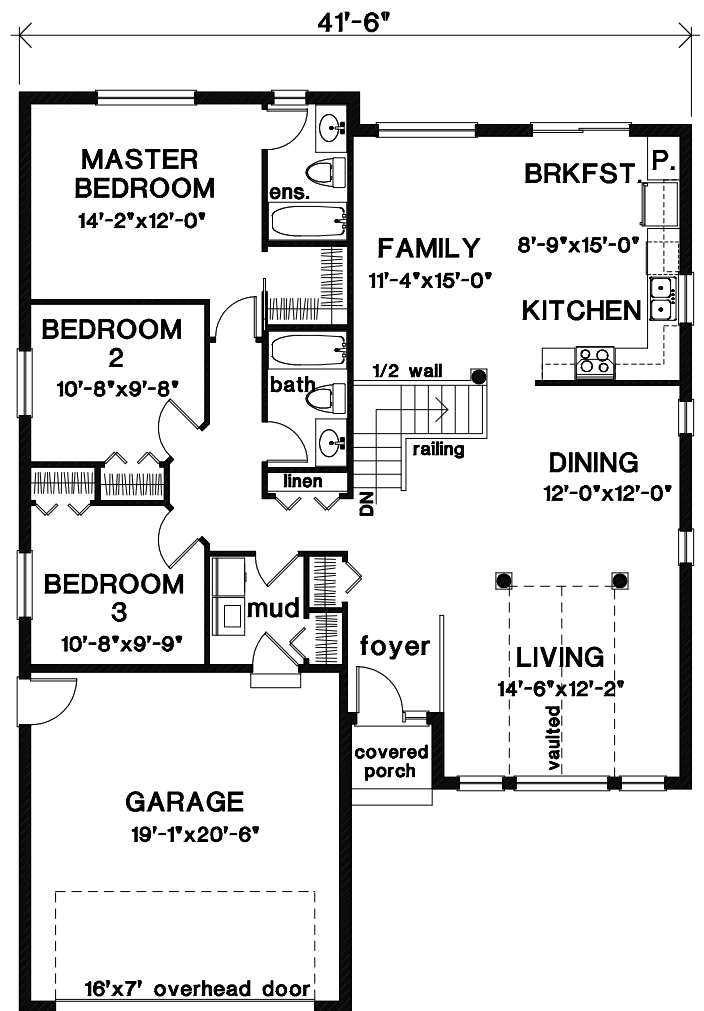

MANCHESTER I

MANCHESTER II

The MANCHESTER I 1,680 sq. ft.  
 The MANCHESTER II 1,578 sq. ft.