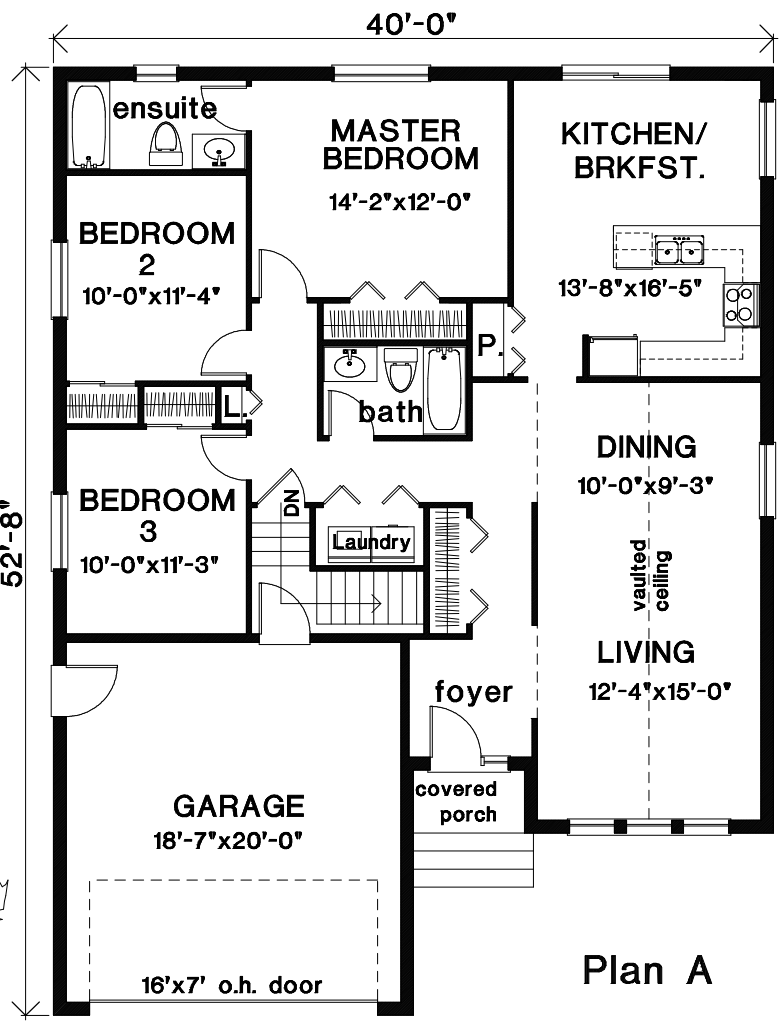

Elevation A

Elevation B

The BAYBERRY A 1,473 sq. ft.  
B 1,481 sq. ft.